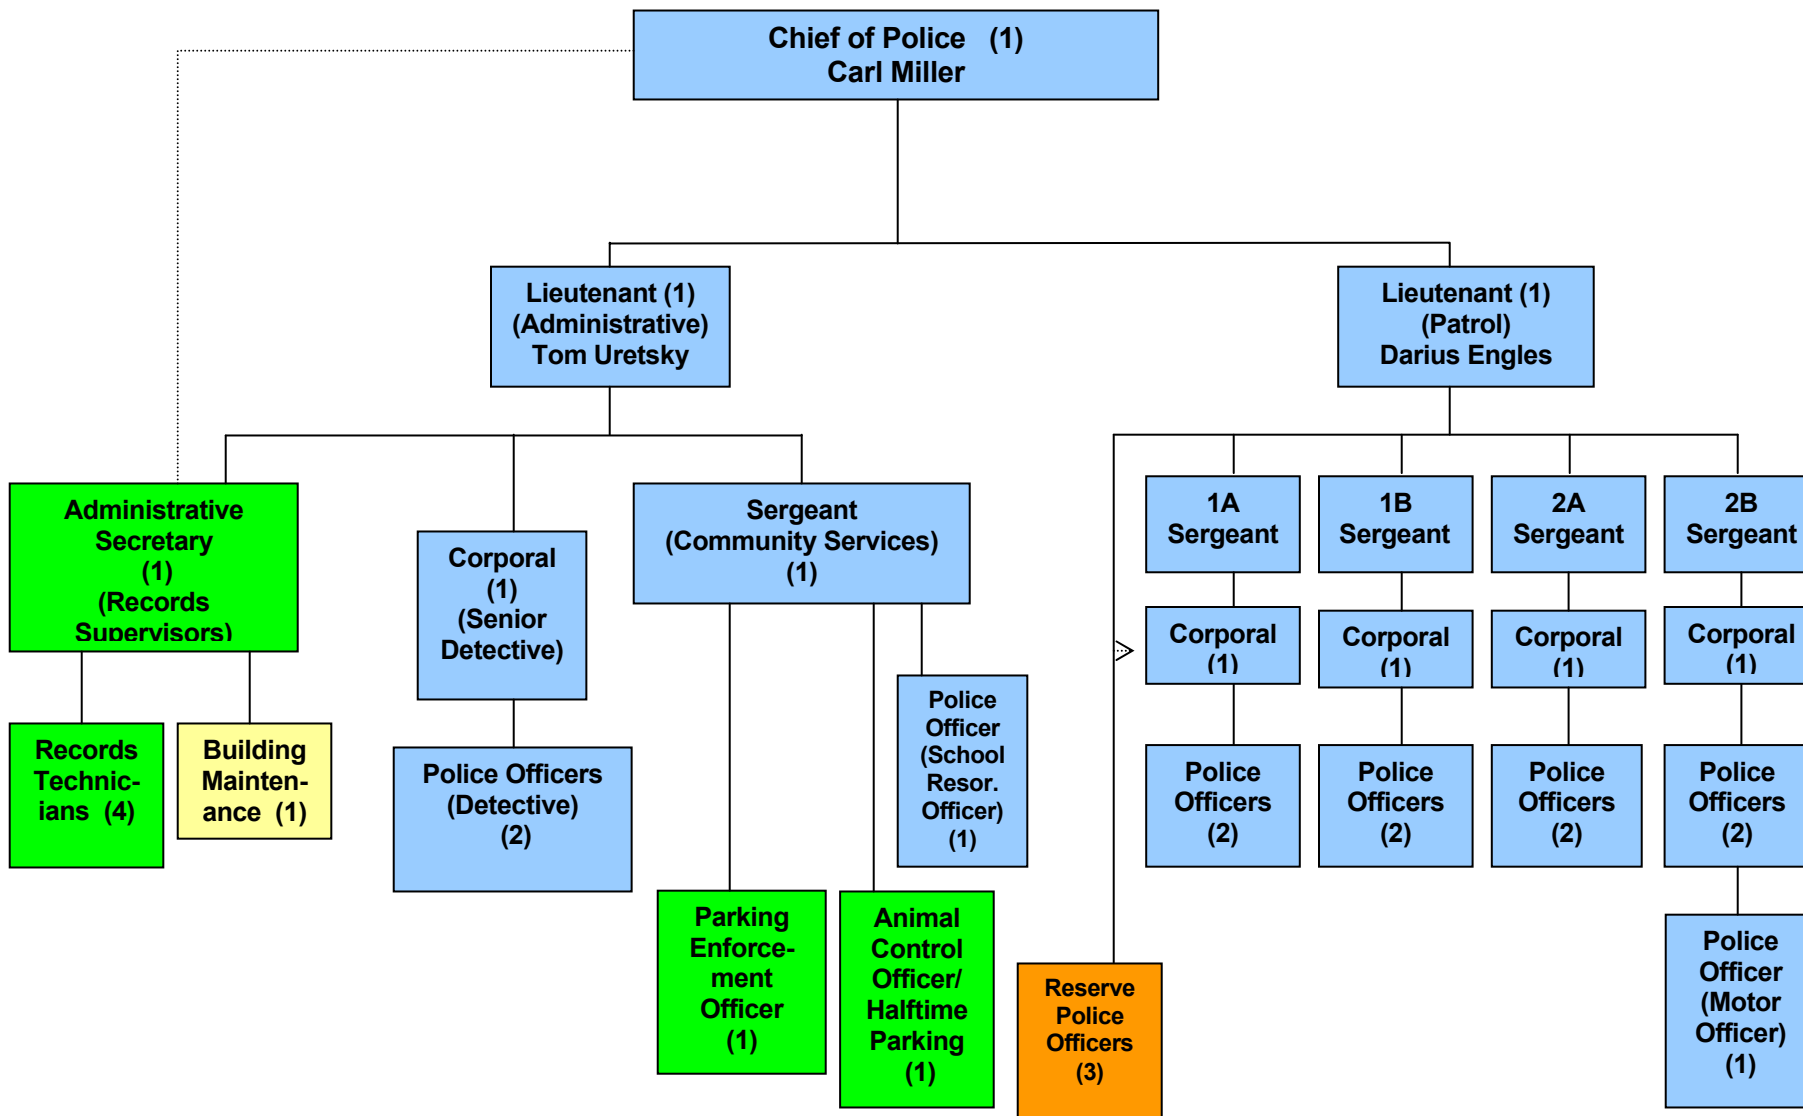

DEPAPACIFIC GROVE POLICE DEPARTMENT ORGANIZATION STRUCTURE FOR 2004/2005 FY

Total full-time sworn officers **25** [1-COP, 2 Lieutenants, 5 Sergeants (1 C.S.), 5 Corporals (1 Sr. Det.), 2 detectives, 1 SRO, 12 patrol officers]

Total part-time sworn officers **3** Total full-time professional support personnel **7** And **1** Public Work Building

Maintenance Worker II assigned to the Police Department

Revised 07/15/04